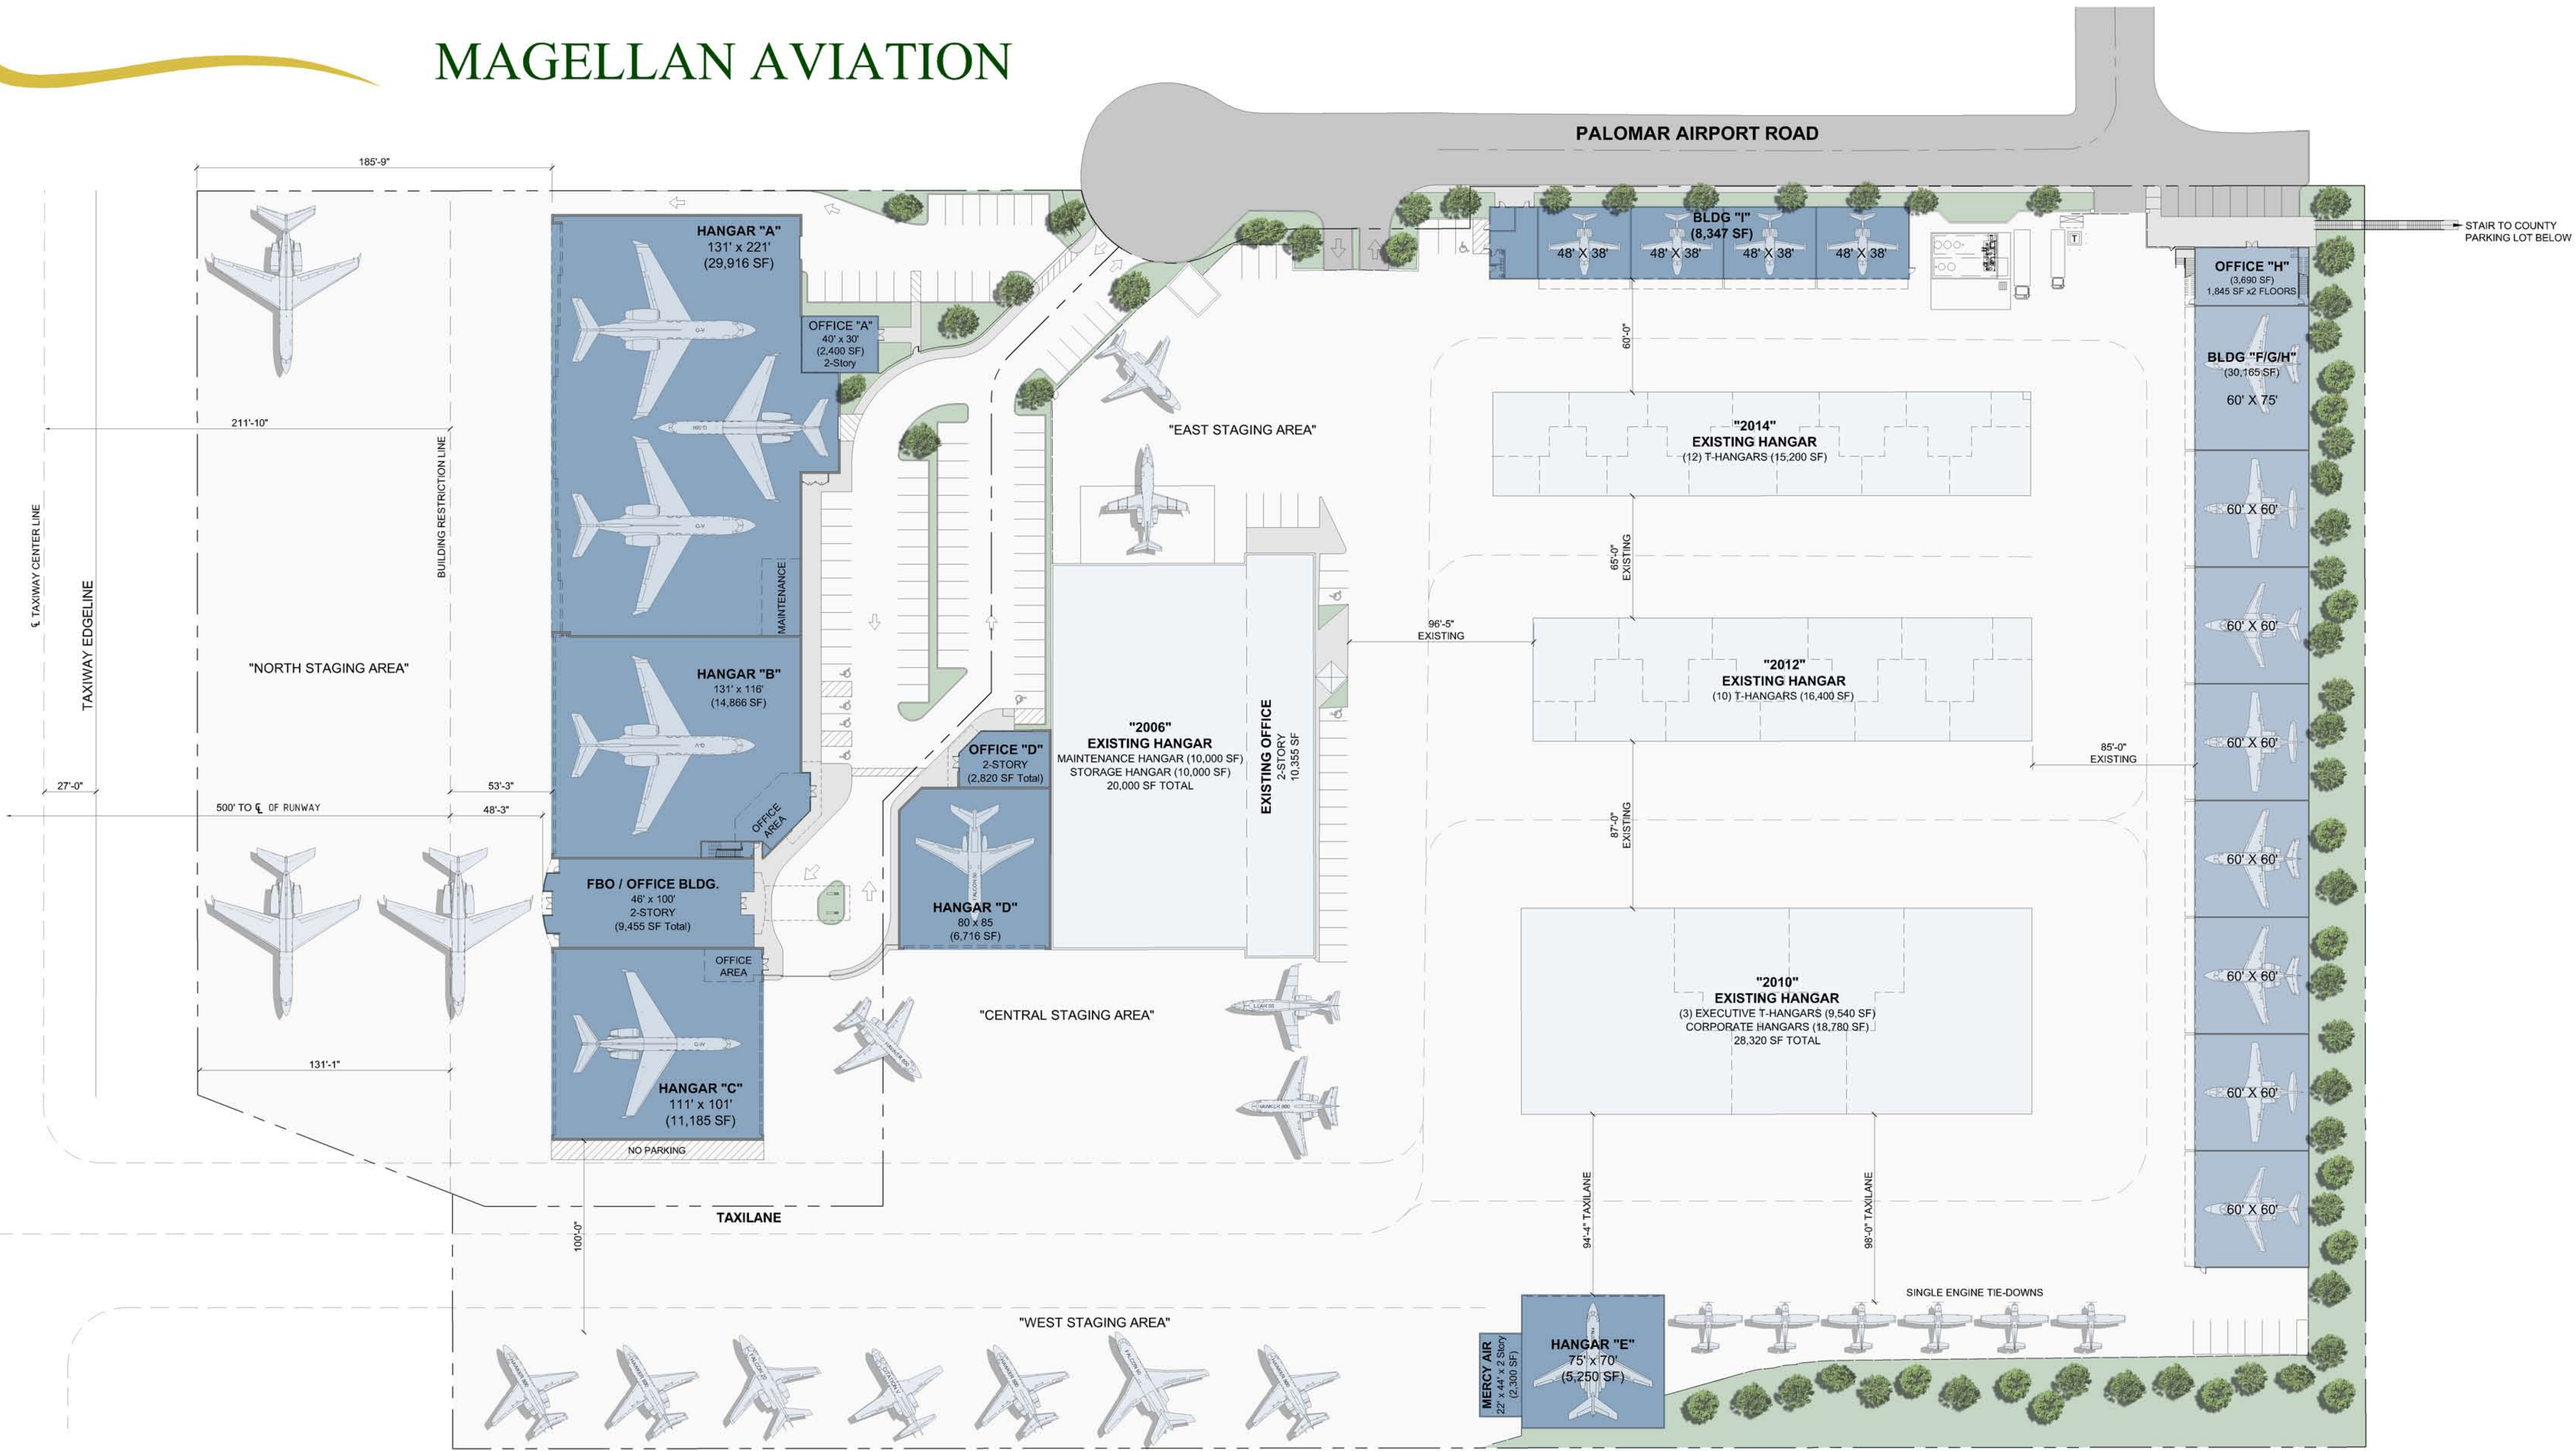

# MAGELLAN AVIATION

EXISTING AREAS	AREA	PHASE I	AREA
OFFICES	10,355 SF	HANGAR "A"	29,916 SF
25 T-HANGARS	31,600 SF	OFFICE "A"	2,400 SF
STORAGE/CORP. HANGARS	28,320 SF	HANGAR "B"	14,866 SF
MAINTENANCE/STORAGE HANGAR	20,000 SF	FBO	9,455 SF
TOTAL	90,275 SF	HANGAR "C"	11,185 SF
		HANGAR "D"	6,716 SF
		OFFICE "D"	2,820 SF
		HANGAR "E"	5,250 SF
		OFFICE "E" (MERCY AIR)	1,832 SF
		BLDG "I"	8,347 SF
		TOTAL	92,787 SF

PARKING	AREA
PARKING PROVIDED	129 Spaces

LEGEND	
[Light Blue Box]	EXISTING BUILDINGS
[Dark Blue Box]	PROPOSED BUILDINGS

MASTER SITE PLAN